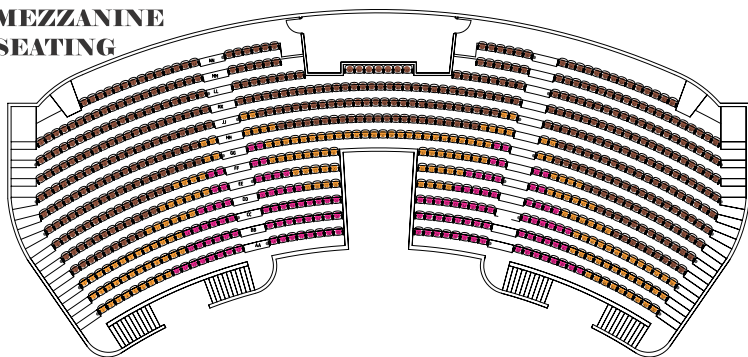

Symphonic Spooktacular - General Seating
Cash Pay: Adult \$8 / Student/Child \$6

Excluding January Concert

MEZZANINE SEATING

MAIN FLOOR SEATING

STAGE

WHY SUBSCRIBE?

SUBSTANTIAL SAVINGS: Receive significant savings over the cost of single tickets.