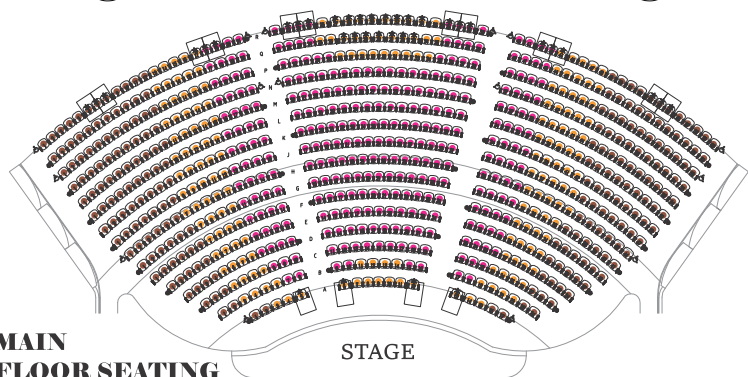

Symphonic Spooktacular - General Seating
Cash Pay: Adult \$8 / Student/Child \$6

Excluding January Concert

MEZZANINE SEATING

MAIN FLOOR SEATING

STAGE

WHY SUBSCRIBE?

SUBSTANTIAL SAVINGS: Receive significant savings over the cost of single tickets.